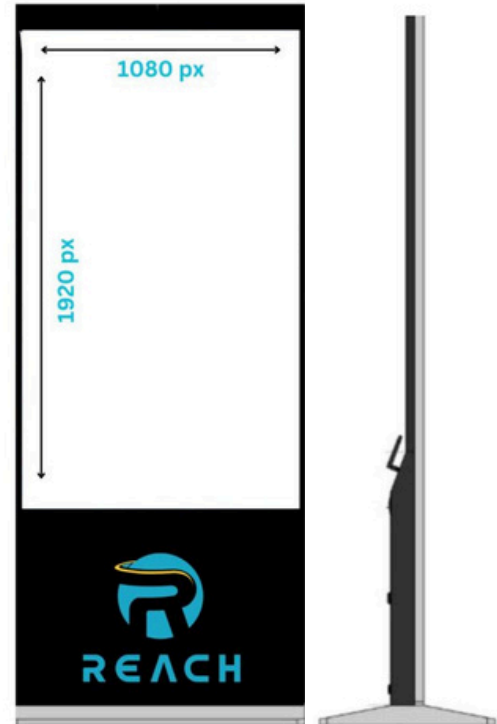

BOOK YOUR SPACE NOW!

Email: reachmediadma@gmail.com

Phone: +1 767 617-3988

www.reachm.info

FACT SHEET

Dimensions	1080 pixels (width) x 1920 pixels (height)
Ad Duration*	15 Seconds
File Format	JPEG, PNG, or MP4 (video ads)
File Size	Maximum 5MB for static ads; Maximum 10MB for videos.
Video Guidelines	Frame Rate: 30fps. Audio: Muted or silent (our billboards are visual-only)