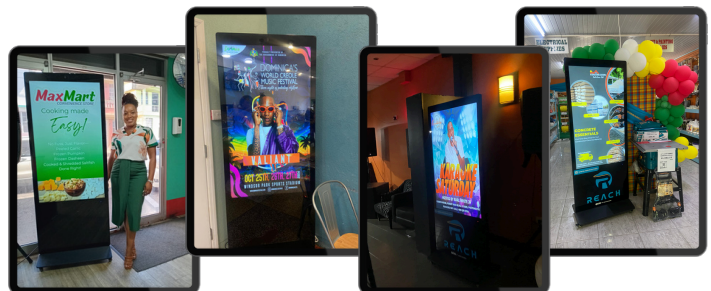

BOOK YOUR SPACE NOW!

Email: reachmediadma@gmail.com

Phone: +1 767 617-3988

www.reachm.info

FACT SHEET

Dimensions	1080 pixels (width) x 1920 pixels (height)
Ad Duration*	15 Seconds
File Format	JPEG, PNG, or MP4 (video ads)
File Size	Maximum 5MB for static ads; Maximum 10MB for videos.
Video Guidelines	Frame Rate: 30fps. Audio: Muted or silent (our billboards are visual-only)

Locations

- Waters Edge, Portsmouth
- Karaoke Lounge, Picard
- Max Mart Grocery, Roseau
- De Construction Solution, Jimmit
- Douglas Charles Airport, Marigot
- More Locations COMING SOON

Rates (XCD)

Note: Prices displayed are tax-inclusive